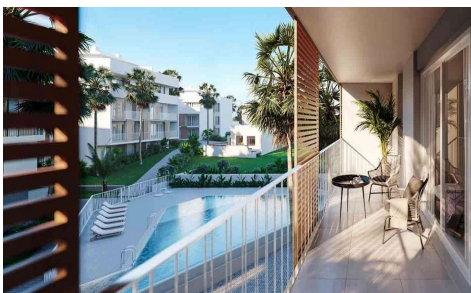

CL51514W

NEW RESIDENTIAL IN JAVEA 5 MINUTES FROM THE BEACH

2

2

84m²

N/A

NEW RESIDENTIAL IN JAVEA 5 MINUTES FROM THE BEACH, THE PORT AND THE CENTER !
!! New residential a few minutes from the beach that consists of 58 homes with 2, 3 and 4 bedrooms distributed on the ground floor with a garden, apartments with terraces on intermediate floors, penthouses and duplexes with large terraces. In addition, all homes will have a garage and storage room. The residential complex will have a swimming pool and a social club. You can configure different aspects in the distribution, finishes and extra options of your home. Adapt your new home to your tastes and preferences and...(Ask for More Details!)