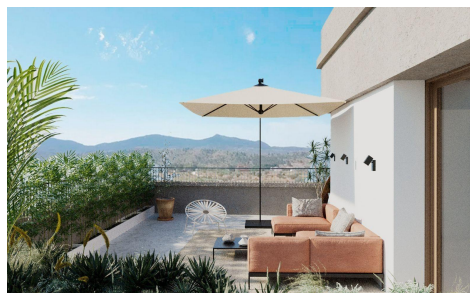

CL18158K

€220,000

2

2

93m²

N/A

Exclusive New Build Apartments with Views of the Vineyards in Hondón de las Nieves Modern Homes in a Unique Natural Setting Discover this new development of flats in Hondón de las Nieves, a charming village set in a beautiful valley surrounded by olive and almond groves. This development offers 15 exclusive 2 and 3 bedroom homes, all designed to offer maximum comfort, energy efficiency and stunning views of the Vinalopó vineyards. Located in Vinalopó Medio, this peaceful enclave is ideal for those seeking a relaxed Mediterranean lifestyle, with easy access to nature and all essential services. High Quality Features and Modern Design Each flat has...(Ask for More Details!)