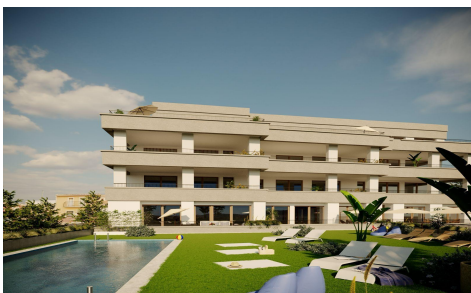

CL18158K

€220,000

2

2

93m²

N/A

Exclusive New Build Apartments with Views of the Vineyards in Hondón de las Nieves Modern Homes in a Unique Natural Setting Discover this new development of flats in Hondón de las Nieves, a charming village set in a beautiful valley surrounded by olive and almond groves. This development offers 15 exclusive 2 and 3 bedroom homes, all designed to offer maximum comfort, energy efficiency and stunning views of the Vinalopó vineyards. Located in Vinalopó Medio, this peaceful enclave is ideal for those seeking a relaxed Mediterranean lifestyle, with easy access to nature and all essential services. High Quality Features and Modern Design Each flat has...(Ask for More Details!)