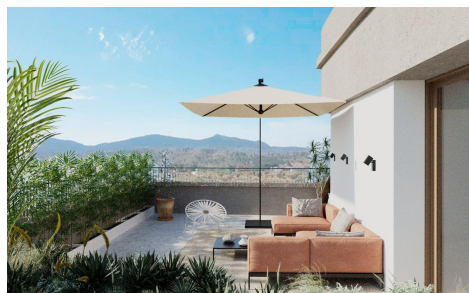

CL12661K

€280,000

3

2

126m²

N/A

Exclusive New Build Apartments with Views of the Vineyards in Hondón de las Nieves Modern Homes in a Unique Natural Setting Discover this new development of flats in Hondón de las Nieves, a charming village set in a beautiful valley surrounded by olive and almond groves. This development offers 15 exclusive 2 and 3 bedroom homes, all designed to offer maximum comfort, energy efficiency and stunning views of the Vinalopó vineyards. Located in Vinalopó Medio, this peaceful enclave is ideal for those seeking a relaxed Mediterranean lifestyle, with easy access to nature and all essential services. High Quality Features and Modern Design Each flat has...(Ask for More Details!)