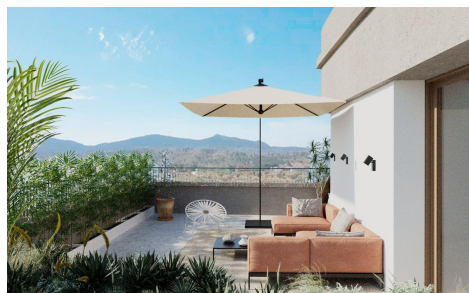

CL12661K

€250,000

3

2

126m²

N/A

Exclusive New Build Apartments with Views of the Vineyards in Hondón de las Nieves Modern Homes in a Unique Natural Setting Discover this new development of flats in Hondón de las Nieves, a charming village set in a beautiful valley surrounded by olive and almond groves. This development offers 15 exclusive 2 and 3 bedroom homes, all designed to offer maximum comfort, energy efficiency and stunning views of the Vinalopó vineyards. Located in Vinalopó Medio, this peaceful enclave is ideal for those seeking a relaxed Mediterranean lifestyle, with easy access to nature and all essential services. High Quality Features and Modern Design Each flat has...(Ask for More Details!)