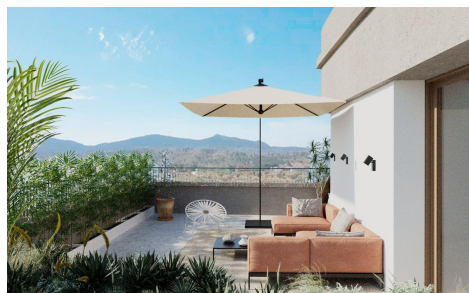

CL89450G

€215,000

2

2

83m<sup>2</sup>

N/A

Exclusive New Build Apartments with Views of the Vineyards in Hondón de las Nieves Modern Homes in a Unique Natural Setting Discover this new development of flats in Hondón de las Nieves, a charming village set in a beautiful valley surrounded by olive and almond groves. This development offers 15 exclusive 2 and 3 bedroom homes, all designed to offer maximum comfort, energy efficiency and stunning views of the Vinalopó vineyards. Located in Vinalopó Medio, this peaceful enclave is ideal for those seeking a relaxed Mediterranean lifestyle, with easy access to nature and all essential services. High Quality Features and Modern Design Each flat has...(Ask for More Details!)