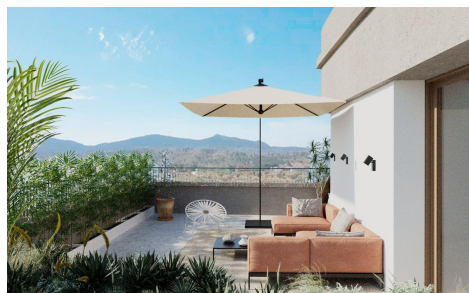

CL17148W

€305,000

3

2

127m²

N/A

Exclusive New Build Apartments with Views of the Vineyards in Hondón de las Nieves Modern Homes in a Unique Natural Setting Discover this new development of flats in Hondón de las Nieves, a charming village set in a beautiful valley surrounded by olive and almond groves. This development offers 15 exclusive 2 and 3 bedroom homes, all designed to offer maximum comfort, energy efficiency and stunning views of the Vinalopó vineyards. Located in Vinalopó Medio, this peaceful enclave is ideal for those seeking a relaxed Mediterranean lifestyle, with easy access to nature and all essential services. High Quality Features and Modern Design Each flat has...(Ask for More Details!)