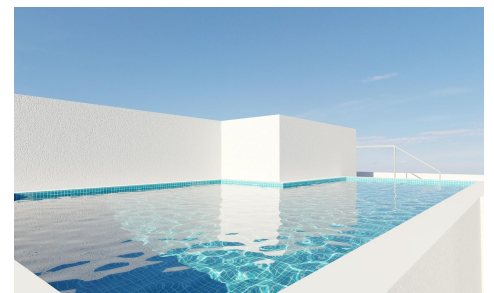

CL75100N

New Build Apartments in Torrevieja Just 400 m from Playa del Cura €119,000

2

2

103m²

N/A

New Build Apartments in Torrevieja Just 400 m from Playa del Cura Prime Location in the Heart of Torrevieja Discover these brand new apartments and penthouses in one of the most sought after areas of Torrevieja, only 400 m from Playa del Cura and just 150 m from the seafront promenade. Located in the city centre, this vibrant neighborhood offers all essential services within walking distance, including supermarkets, shops, restaurants, cafes and public transport. Torrevieja is a well known coastal city on the Costa Blanca, famous for its mild Mediterranean climate, lively atmosphere and year round lifestyle by the sea. Modern Apartments with Spacious Layouts This exclusive...(Ask for More Details!)