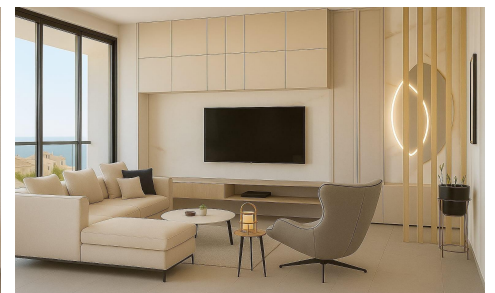

CL98488W

New Build Apartments Just 100 m from the Beach ~~€949,000~~ €849,000

3

3

171m²

N/A

New Build Apartments Just 100 m from the Beach in Lo Pagan, San Pedro del Pinatar Exclusive Coastal Residential in a Prime Location This new construction residential complex consists of only 10 modern apartments located in Lo Pagan San Pedro del Pinatar less than 100 meters from the beach. Set in one of the most attractive areas of the Mar Menor this development offers a perfect combination of seaside living comfort and excellent investment potential. Lo Pagan is well known for its relaxed atmosphere natural mud baths and proximity to both the Mar Menor and the Mediterranean Sea. Modern Apartments and a Unique Penthouse Option The project...(Ask for More Details!)