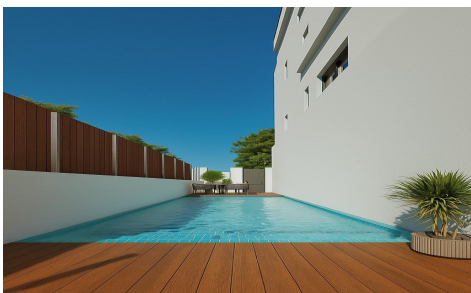

CL98488W

New Build Apartments Just 100 m from the Beach ~~€949,000~~ €849,000

3

3

171m²

N/A

New Build Apartments Just 100 m from the Beach in Lo Pagan, San Pedro del Pinatar Exclusive Coastal Residential in a Prime Location This new construction residential complex consists of only 10 modern apartments located in Lo Pagan San Pedro del Pinatar less than 100 meters from the beach. Set in one of the most attractive areas of the Mar Menor this development offers a perfect combination of seaside living comfort and excellent investment potential. Lo Pagan is well known for its relaxed atmosphere natural mud baths and proximity to both the Mar Menor and the Mediterranean Sea. Modern Apartments and a Unique Penthouse Option The project...(Ask for More Details!)