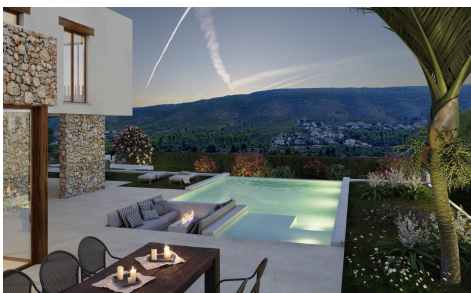

CL82994P

Ibiza Style Luxury Villa with Panoramic Views €2,250,000

4

3

300m²

1,500m²

Ibiza Style Luxury Villa with Panoramic Views in Las Laderas, Javea Exclusive Contemporary Villa Surrounded by Nature This exceptional Ibiza style villa in Las Laderas, Javea, offers a perfect blend of Mediterranean charm and modern comfort. Located in one of the most desirable residential areas on the Costa Blanca North, the property sits close to the Granadella Natural Park, providing stunning landscapes, privacy and an unbeatable quality of life. The urbanization features modern infrastructure such as sewer systems, underground wiring and newly built homes, making it an ideal place for families and investors. Spacious Interior with Mediterranean Elegance Distributed across two levels, the villa welcomes you with...(Ask for More Details!)