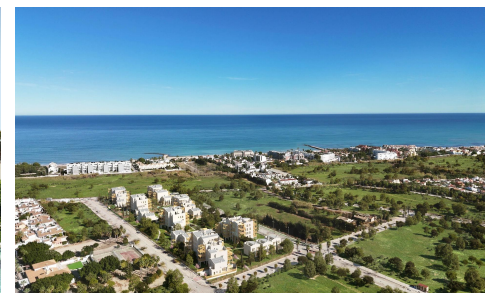

CL81311T

NEW BUILD RESIDENTIAL IN EL VERGEL €260,000

1

1

65m²

N/A

NEW BUILD RESIDENTIAL IN EL VERGEL New Build residential complex of 1, 2 and 3 bedrooms apartments and penthouses in El Vergel designed as compact structures a response to the architects and designers constant pursuit of efficiency in the development. These decisions, spread throughout the various key points of the residential area, ensure that your home stays at the right temperature both in winter and summer. The main feature of the properties will be their large terraces. With regular proportions, they are the ideal spaces for outdoor living. The integration of the living room with these spacious terraces will unite your home as a livable volume where...(Ask for More Details!)