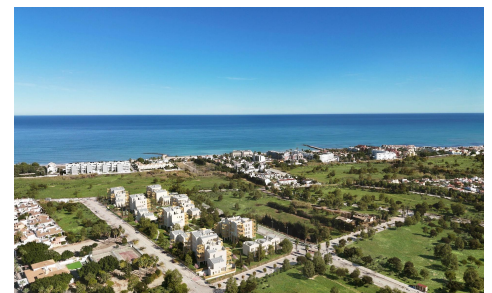

CL81311T

**NEW BUILD RESIDENTIAL IN EL VERGEL €245,000**

1

1

65m<sup>2</sup>

N/A

**NEW BUILD RESIDENTIAL IN EL VERGEL** New Build residential complex of 1, 2 and 3 bedrooms apartments and penthouses in El Vergel designed as compact structures a response to the architects and designers constant pursuit of efficiency in the development. These decisions, spread throughout the various key points of the residential area, ensure that your home stays at the right temperature both in winter and summer. The main feature of the properties will be their large terraces. With regular proportions, they are the ideal spaces for outdoor living. The integration of the living room with these spacious terraces will unite your home as a livable volume where...(Ask for More Details!)