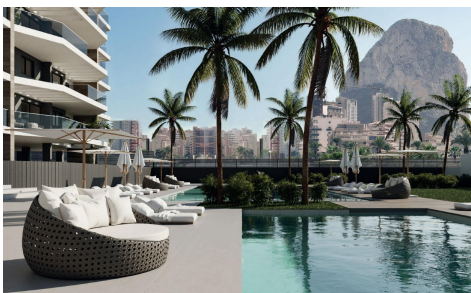

CL90237Q

NEW BUILD APARTMENTS IN CALPE

€670,000

3

2

80m²

N/A

NEW BUILD APARTMENTS IN CALPE New Build residential complex of 2 and 3 bedrooms apartments with large terraces in Calpe. Two towers of 12 floors with beautiful apartments with views of the sea and the salt lake of Calpe. A light-filled house, in harmony with nature, with an open plan kitchen with living room, fitted wardrobes, spacious terraces and sea views. Each apartment has underground parking space. Large common area with 2 large swimming pools, one of them with a beach-type entrance, Sun lounge area with artificial grass, Children's play area, Paddle tennis court, Bicycle parking area, Garden areas. ...(Ask for More Details!)