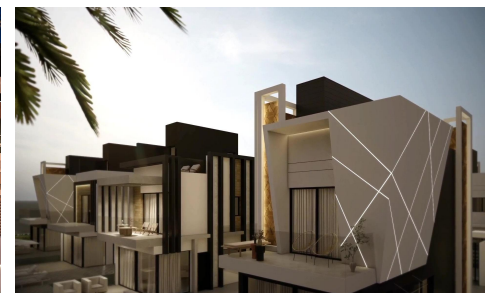

CL40160N

€995,000

3

3

182m<sup>2</sup>

259m<sup>2</sup>

Luxury New Build Villas on the Frontline Beach in Puerto de Mazarrón Exclusive Seafront Living in El Alamillo Discover a unique new development of 11 luxury independent villas located in Puerto de Mazarrón, in the prestigious El Alamillo area, one of the most sought-after destinations on the Costa C jilida. This gated community offers direct access to the beach and promenade, providing the perfect blend of comfort, exclusivity, and Mediterranean lifestyle. Spacious Villas with Private Pools and Sea Views Each villa is set on plots starting from 259 m2 and designed with modern architecture across four levels: basement, ground floor, first floor, and private solarium. The homes feature...(Ask for More Details!)