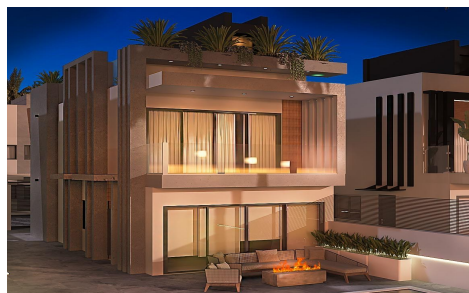

CL40160N

€995,000

3

3

182m<sup>2</sup>

259m<sup>2</sup>

Luxury New Build Villas on the Frontline Beach in Puerto de Mazarrón Exclusive Seafront Living in El Alamillo Discover a unique new development of 11 luxury independent villas located in Puerto de Mazarrón, in the prestigious El Alamillo area, one of the most sought-after destinations on the Costa C jilida. This gated community offers direct access to the beach and promenade, providing the perfect blend of comfort, exclusivity, and Mediterranean lifestyle. Spacious Villas with Private Pools and Sea Views Each villa is set on plots starting from 259 m2 and designed with modern architecture across four levels: basement, ground floor, first floor, and private solarium. The homes feature...(Ask for More Details!)