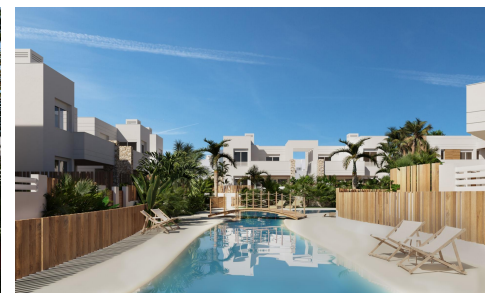

CL39814Z

New Build Villas and Bungalows Just 250 Meters from the Beach €362,000

2

2

189m²

124m²

New Build Villas and Bungalows Just 250 Meters from the Beach in Mar de Pulpá- Exclusive Residential Project with Villas and Bungalows Near the Sea Discover an exceptional new development located just 250 meters from La Entrevista beach in Mar de Pulpá-, Almería. This exclusive residential complex offers two distinct living options: 10 independent villas and 8 bungalows, each designed to offer spacious interiors and high-quality outdoor areas. Located in one of the most peaceful and scenic areas of the Costa de Almería, this project is ideal for those seeking a modern and comfortable home close to the sea, surrounded by natural beauty and essential amenities. ...(Ask for More Details!)