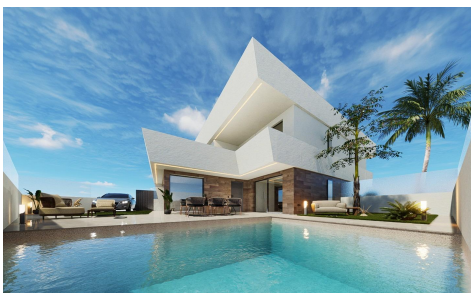

CL75406V

**New Build Villas in San Pedro del Pinatar with €519,950**

3

3

125m<sup>2</sup>

250m<sup>2</sup>

New Build Villas in San Pedro del Pinatar with Private Pool Modern Design and Prime Location This exclusive development of new build villas in San Pedro del Pinatar offers the perfect combination of contemporary style, comfort, and an unbeatable location on the Costa C jilida. Designed on two levels and built on plots starting from 250 m2, each villa features a modern layout with a bright open-plan living room and kitchen that seamlessly connects to the private pool area. Parking is included within the plot for maximum convenience. Located in a central residential area, the villas are just a 5-minute walk from the town center, 900 meters from...(Ask for More Details!)