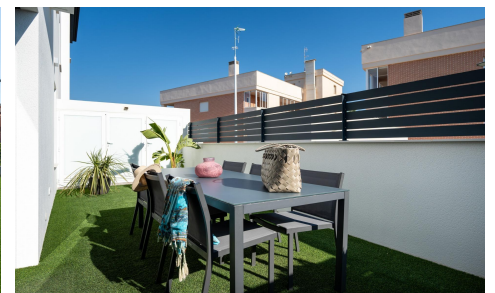

CL67221W

3 BEDROOM BUNGALOWS IN EXCLUSIVE RESIDENTIAL IN GRAN ALACANT!

3

2

96m²

122m²

3 BEDROOM BUNGALOWS IN EXCLUSIVE RESIDENTIAL IN GRAN ALACANT! Discover this exclusive residential of bungalows from 86. 28m² with a garden from 64m², and with 2 or 3 bedrooms. It is a private urbanization, which has a communal pool, garden areas and children's play area for the enjoyment of free time. The residential is located in the Cape of Santa Pola, between the mountains and the Carabassã- beach. With the provision of all services, highlighting a Shopping Center a few meters away, with fashion, a wide area of leisure, services and restaurants, gas station, bus stop, etc . . . It borders the main...(Ask for More Details!)