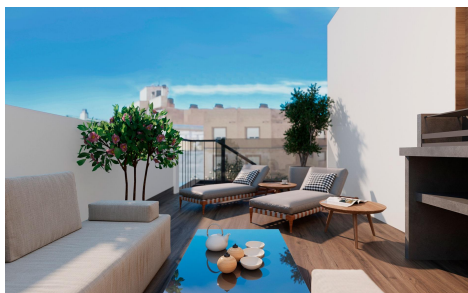

CL96357R

Modern Apartments Just 250m from Playa del Cura €380,000

2

1

69m²

N/A

Modern Apartments Just 250m from Playa del Cura in Torrevieja Exclusive New Development in the Heart of Torrevieja This exclusive residential project of 12 modern apartments is located just 250 meters from Playa del Cura, one of the most popular beaches in Torrevieja. Designed with a perfect balance of elegance, functionality, and Mediterranean lifestyle, the building offers a variety of layouts with 1 or 2 bedrooms, including apartments with terraces and penthouses with private solariums. Its central location provides easy access to shops, restaurants, leisure areas, and all essential services, while still maintaining a sense of comfort and tranquility. Premium Amenities for a Modern Lifestyle The development...(Ask for More Details!)