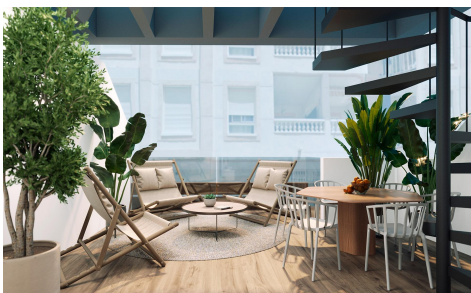

CL96357R

Modern Apartments Just 250m from Playa del Cura €380,000

2

1

69m²

N/A

Modern Apartments Just 250m from Playa del Cura in Torrevieja Exclusive New Development in the Heart of Torrevieja This exclusive residential project of 12 modern apartments is located just 250 meters from Playa del Cura, one of the most popular beaches in Torrevieja. Designed with a perfect balance of elegance, functionality, and Mediterranean lifestyle, the building offers a variety of layouts with 1 or 2 bedrooms, including apartments with terraces and penthouses with private solariums. Its central location provides easy access to shops, restaurants, leisure areas, and all essential services, while still maintaining a sense of comfort and tranquility. Premium Amenities for a Modern Lifestyle The development...(Ask for More Details!)