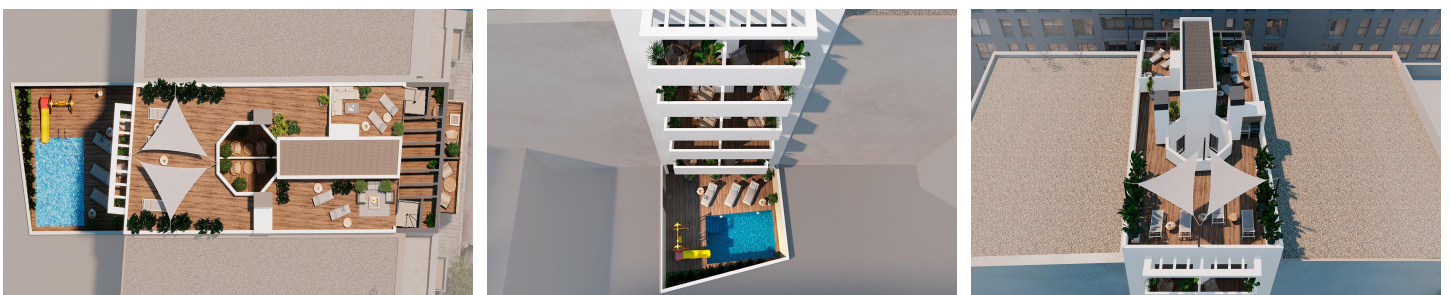

Modern Apartments Just 250m from Playa del Cura €305,000

2

2

86m²

N/A

N/A

Modern Apartments Just 250m from Playa del Cura in Torrevieja Exclusive New Development in the Heart of Torrevieja This exclusive residential project of 12 modern apartments is located just 250 meters from Playa del Cura, one of the most popular beaches in Torrevieja. Designed with a perfect balance of elegance, functionality, and Mediterranean lifestyle, the building offers a variety of layouts with 1 or 2 bedrooms, including apartments with terraces and penthouses with private solariums. Its central location provides easy access to shops, restaurants, leisure areas, and all essential services, while still maintaining a sense of comfort and tranquility. Premium Amenities for a Modern Lifestyle The development...(Ask for More Details!)