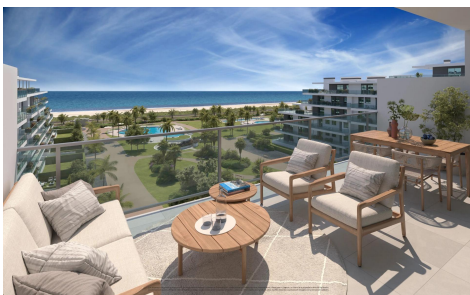

CL46743J

NEW BUILD RESIDENTIAL COMPLEX IN ALMERIMAR

2

2

103m²

70m²

NEW BUILD RESIDENTIAL COMPLEX IN ALMERIMAR New Build an exclusive development of apartments with 2 and 3 bedrooms adapted to your needs in a privileged area of Almerimar. Modern apartments have incredible sea views, top quality finishes, large terraces and bright spaces, as well as extraordinary communal areas that have a concierge and security service, swimming pools of various sizes, a solarium area, gym, garage, storage room and extensive garden areas from where you can hear the sound of the waves of the sea. New Build residential complex with impressive panoramic views over the Mediterranean located next to the promenade, which runs along the beach...(Ask for More Details!)