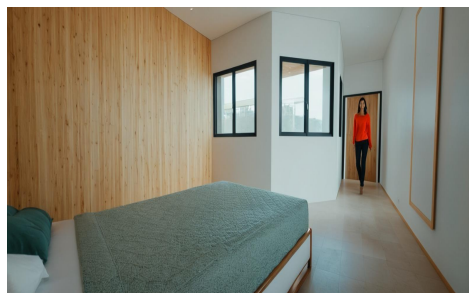

Planta Primera y segunda.
Estudio B y Vivienda A

2

1

64m²

N/A

N/A

Modern, newly built apartments in the centre of Torrevieja, just 200 m from the sea. Discover this exclusive boutique development of just 8 modern, newly built apartments, perfectly located in the heart of Torrevieja. Just 200 m from the sea in the heart of the city, these homes offer the ideal combination of seaside living and urban amenities. Contemporary design and smart layouts. Choose from 4 studios or 4 two-bedroom apartments with 1 bathroom. Each property is designed with a modern and functional layout that maximises natural light and comfort. High-quality finishes ensure durability and elegance, making these homes perfect for both year-round living and holiday getaways....(Ask for More Details!)