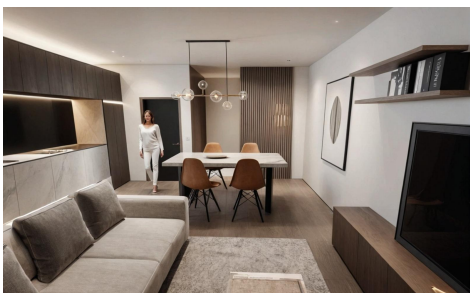

CL86100S

**Modern, newly built apartments in the centre of Torrevieja €230,000**

0

1

25m<sup>2</sup>

N/A

N/A

Modern, newly built apartments in the centre of Torrevieja, just 200 m from the sea. Discover this exclusive boutique development of just 8 modern, newly built apartments, perfectly located in the heart of Torrevieja. Just 200 m from the sea in the heart of the city, these homes offer the ideal combination of seaside living and urban amenities. Contemporary design and smart layouts. Choose from 4 studios or 4 two-bedroom apartments with 1 bathroom. Each property is designed with a modern and functional layout that maximises natural light and comfort. High-quality finishes ensure durability and elegance, making these homes perfect for both year-round living and holiday getaways....(Ask for More Details!)