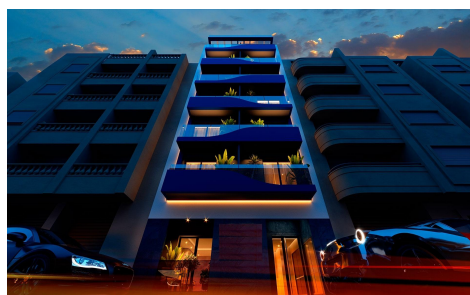

CL50659T

New Build Apartments 200 Metres from the Sea €199,000

1

1

62m²

N/A

New Build Apartments 200 Metres from the Sea in Torrevieja Modern Homes in a Prime Location
Discover this new development in the heart of Torrevieja, just 200 metres from Acequión Beach, one of the most popular beaches in the city. This residential building has 11 homes distributed in a quiet environment, ideal for those looking to live near the sea without giving up urban amenities. The location offers walking distance to the centre of Torrevieja, parks, restaurants, supermarkets and all the services you need for everyday life. Distances to key points: Acequión Beach: 0. 2 km Torrevieja town centre: 0. 7 km Marina Salinas marina: 1....(Ask for More Details!)