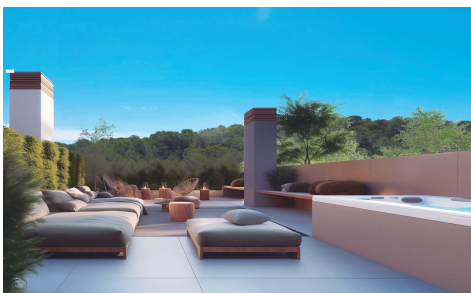

## New-Build Residential Apartments in La Nucia €1,137,000

2

2

87m<sup>2</sup>

N/A

New-Build Residential Apartments in La Nuc a with all facilities nearby Modern Homes in the Heart of La Nuc a This exclusive residential development is located in La Nuc a, one of the most sought-after towns on the Costa Blanca, just 7 km from the sandy beaches of Benidorm and Altea. Set within the new and vibrant Ciudad del Deporte district, the area offers a perfect blend of nature, comfort, and modern living. Nearby you will find state-of-the-art sports facilities, a newly planned shopping center, schools, and all essential services for day-to-day life. Alicante-Elche Airport is approximately 60 km away, ensuring excellent connectivity for both residents and visitors. Stylish Apartments...(Ask for More Details!)