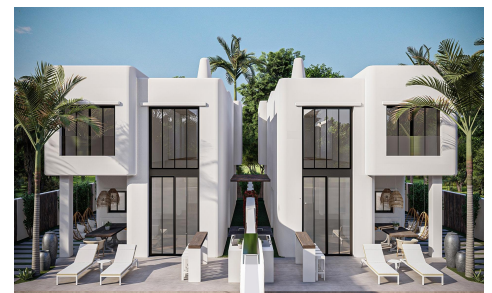

CL81575J

Exclusive New-Build Villas in El Albir n Mediterranean Lifestyle €275,000

4

3

203m²

322m²

Exclusive New-Build Villas in El Albir â€“ Mediterranean Lifestyle by Sierra Helada Premium Location Surrounded by Nature and Close to the Sea Discover 17 exclusive detached villas located in a peaceful residential area of El Albir, just 1.4 km from the beach and at the foot of the stunning Sierra Helada Natural Park. This unique setting offers a perfect balance between privacy, nature, and proximity to all amenities. The charming town of Altea is only 6 km away, Benidorm is 7 km away, and Alicante International Airport can be reached in approximately 60 km. Golf lovers will appreciate that the renowned Altea Club de Golf is just 5...(Ask for More Details!)