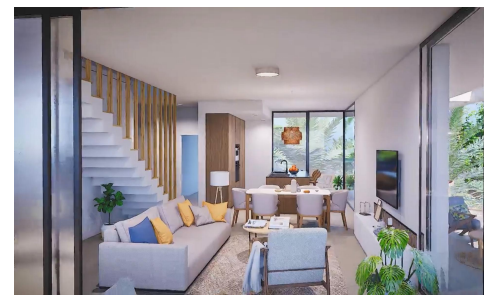

CL88074F

NEW BUILD RESIDENTIAL COMPLEX IN MAR DE CRISTAL

3

2

170m²

N/A

NEW BUILD RESIDENTIAL COMPLEX IN MAR DE CRISTAL New Build modern residential complex of apartments and penthouses located very close to the promenade and the long lovely sandy beaches of Mar de Cristal. You can choose from ground floor apartments with a private garden, mid-floor apartments with a terrace, and penthouses with private solarium. Properties has 2 or 3 bedrooms and 2 bathrooms. The apartments have a modern design, presenting an open plan living area, combining the kitchen, dining area and lounge, into a large space with access to the terrace. The master bedroom has a private bathroom. ... (Ask for More Details!)