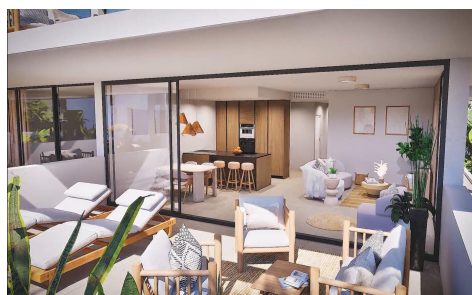

NEW BUILD RESIDENTIAL COMPLEX IN MAR DE CRISTAL

2

2

119m²

N/A

NEW BUILD RESIDENTIAL COMPLEX IN MAR DE CRISTAL New Build modern residential complex of apartments and penthouses located very close to the promenade and the long lovely sandy beaches of Mar de Cristal. You can choose from ground floor apartments with a private garden, mid-floor apartments with a terrace, and penthouses with private solarium. Properties has 2 or 3 bedrooms and 2 bathrooms. The apartments have a modern design, presenting an open plan living area, combining the kitchen, dining area and lounge, into a large space with access to the terrace. The master bedroom has a private bathroom. ... (Ask for More Details!)