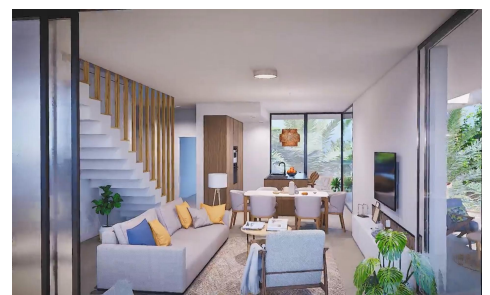

NEW BUILD RESIDENTIAL COMPLEX IN MAR DE CRISTAL

2

2

119m²

N/A

NEW BUILD RESIDENTIAL COMPLEX IN MAR DE CRISTAL New Build modern residential complex of apartments and penthouses located very close to the promenade and the long lovely sandy beaches of Mar de Cristal. You can choose from ground floor apartments with a private garden, mid-floor apartments with a terrace, and penthouses with private solarium. Properties has 2 or 3 bedrooms and 2 bathrooms. The apartments have a modern design, presenting an open plan living area, combining the kitchen, dining area and lounge, into a large space with access to the terrace. The master bedroom has a private bathroom. ... (Ask for More Details!)