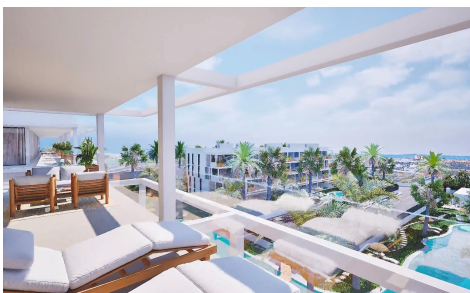

## NEW BUILD RESIDENTIAL COMPLEX IN MAR DE CRISTAL

3

2

175m<sup>2</sup>

N/A

**NEW BUILD RESIDENTIAL COMPLEX IN MAR DE CRISTAL** New Build modern residential complex of apartments and penthouses located very close to the promenade and the long lovely sandy beaches of Mar de Cristal. You can choose from ground floor apartments with a private garden, mid-floor apartments with a terrace, and penthouses with private solarium. Properties has 2 or 3 bedrooms and 2 bathrooms. The apartments have a modern design, presenting an open plan living area, combining the kitchen, dining area and lounge, into a large space with access to the terrace. The master bedroom has a private bathroom. ...(Ask for More Details!)