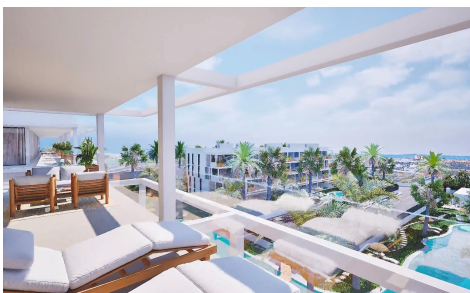

CL79141V

NEW BUILD RESIDENTIAL COMPLEX IN MAR DE CRISTAL

3

2

151m²

N/A

NEW BUILD RESIDENTIAL COMPLEX IN MAR DE CRISTAL New Build modern residential complex of apartments and penthouses located very close to the promenade and the long lovely sandy beaches of Mar de Cristal. You can choose from ground floor apartments with a private garden, mid-floor apartments with a terrace, and penthouses with private solarium. Properties has 2 or 3 bedrooms and 2 bathrooms. The apartments have a modern design, presenting an open plan living area, combining the kitchen, dining area and lounge, into a large space with access to the terrace. The master bedroom has a private bathroom. ... (Ask for More Details!)