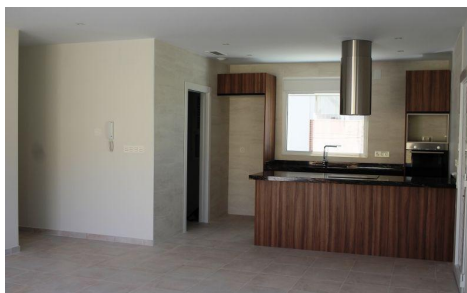

CL68230H

VILLA BETWEEN SEA AND MOUNTAIN

€360,000

3

2

135m²

500m²

VILLA BETWEEN SEA AND MOUNTAIN Fantastic new built Villa on a plot of 500m² in La Romana. The villa has a constructed area of 134. 45m², on one floor, with a porch of 18. 75m², a living-dining-kitchen of 39. 80m², 3 bedrooms, 2 bathrooms, a gallery. Included in the price: Appliances: hob, oven, extractor, dishwasher, fridge and washing machine. Air conditioning with heat pump, installation + machine Bathrooms with bathroom furniture with mirror, shower enclosure and taps Kitchen with white furniture and national granite Interior LED throughout the house and on the porch Double glazing,...(Ask for More Details!)