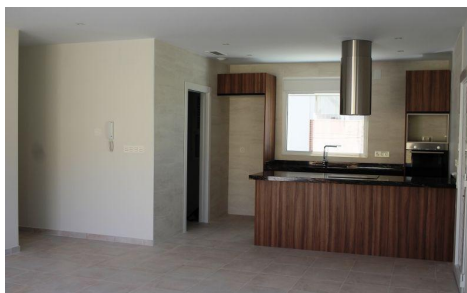

3

2

135m²

500m²

VILLA BETWEEN SEA AND MOUNTAIN Fantastic new built Villa on a plot of 500m² in La Romana. The villa has a constructed area of 134. 45m², on one floor, with a porch of 18. 75m², a living-dining-kitchen of 39. 80m², 3 bedrooms, 2 bathrooms, a gallery. Included in the price: Appliances: hob, oven, extractor, dishwasher, fridge and washing machine. Air conditioning with heat pump, installation + machine Bathrooms with bathroom furniture with mirror, shower enclosure and taps Kitchen with white furniture and national granite Interior LED throughout the house and on the porch Double glazing,...(Ask for More Details!)