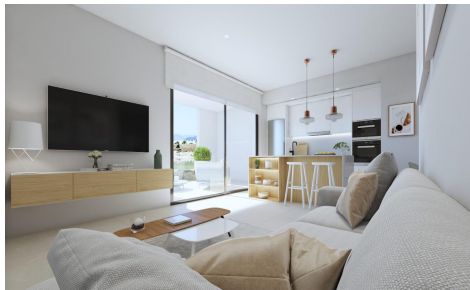

CL33569D

**NEW APARTMENTS IN CONDADO DE ALHAMA €229,000**

2

2

71m<sup>2</sup>

N/A

**NEW APARTMENTS IN CONDADO DE ALHAMA GOLF COURSE** New two-bedroom, two-bathroom apartments with frontline golf views of ALHAMA SIGNATURE GOLF, a fabulous 18-hole golf course designed by Jack Nicklaus. CONDADO DE ALHAMA is a fantastic Golf Resort with many facilities and services. A shopping centre, sports centre, a range of bars and restaurants, supermarket. . . and more than 25 communal swimming pools and gardens. Only 18 minutes by car from the new International Airport of the Region of Murcia. The apartments have an area between 73. 88m2 and 75. 22m2 divided into 2 bedrooms, 2 bathrooms, an open living-kitchen-dining room of...(Ask for More Details!)